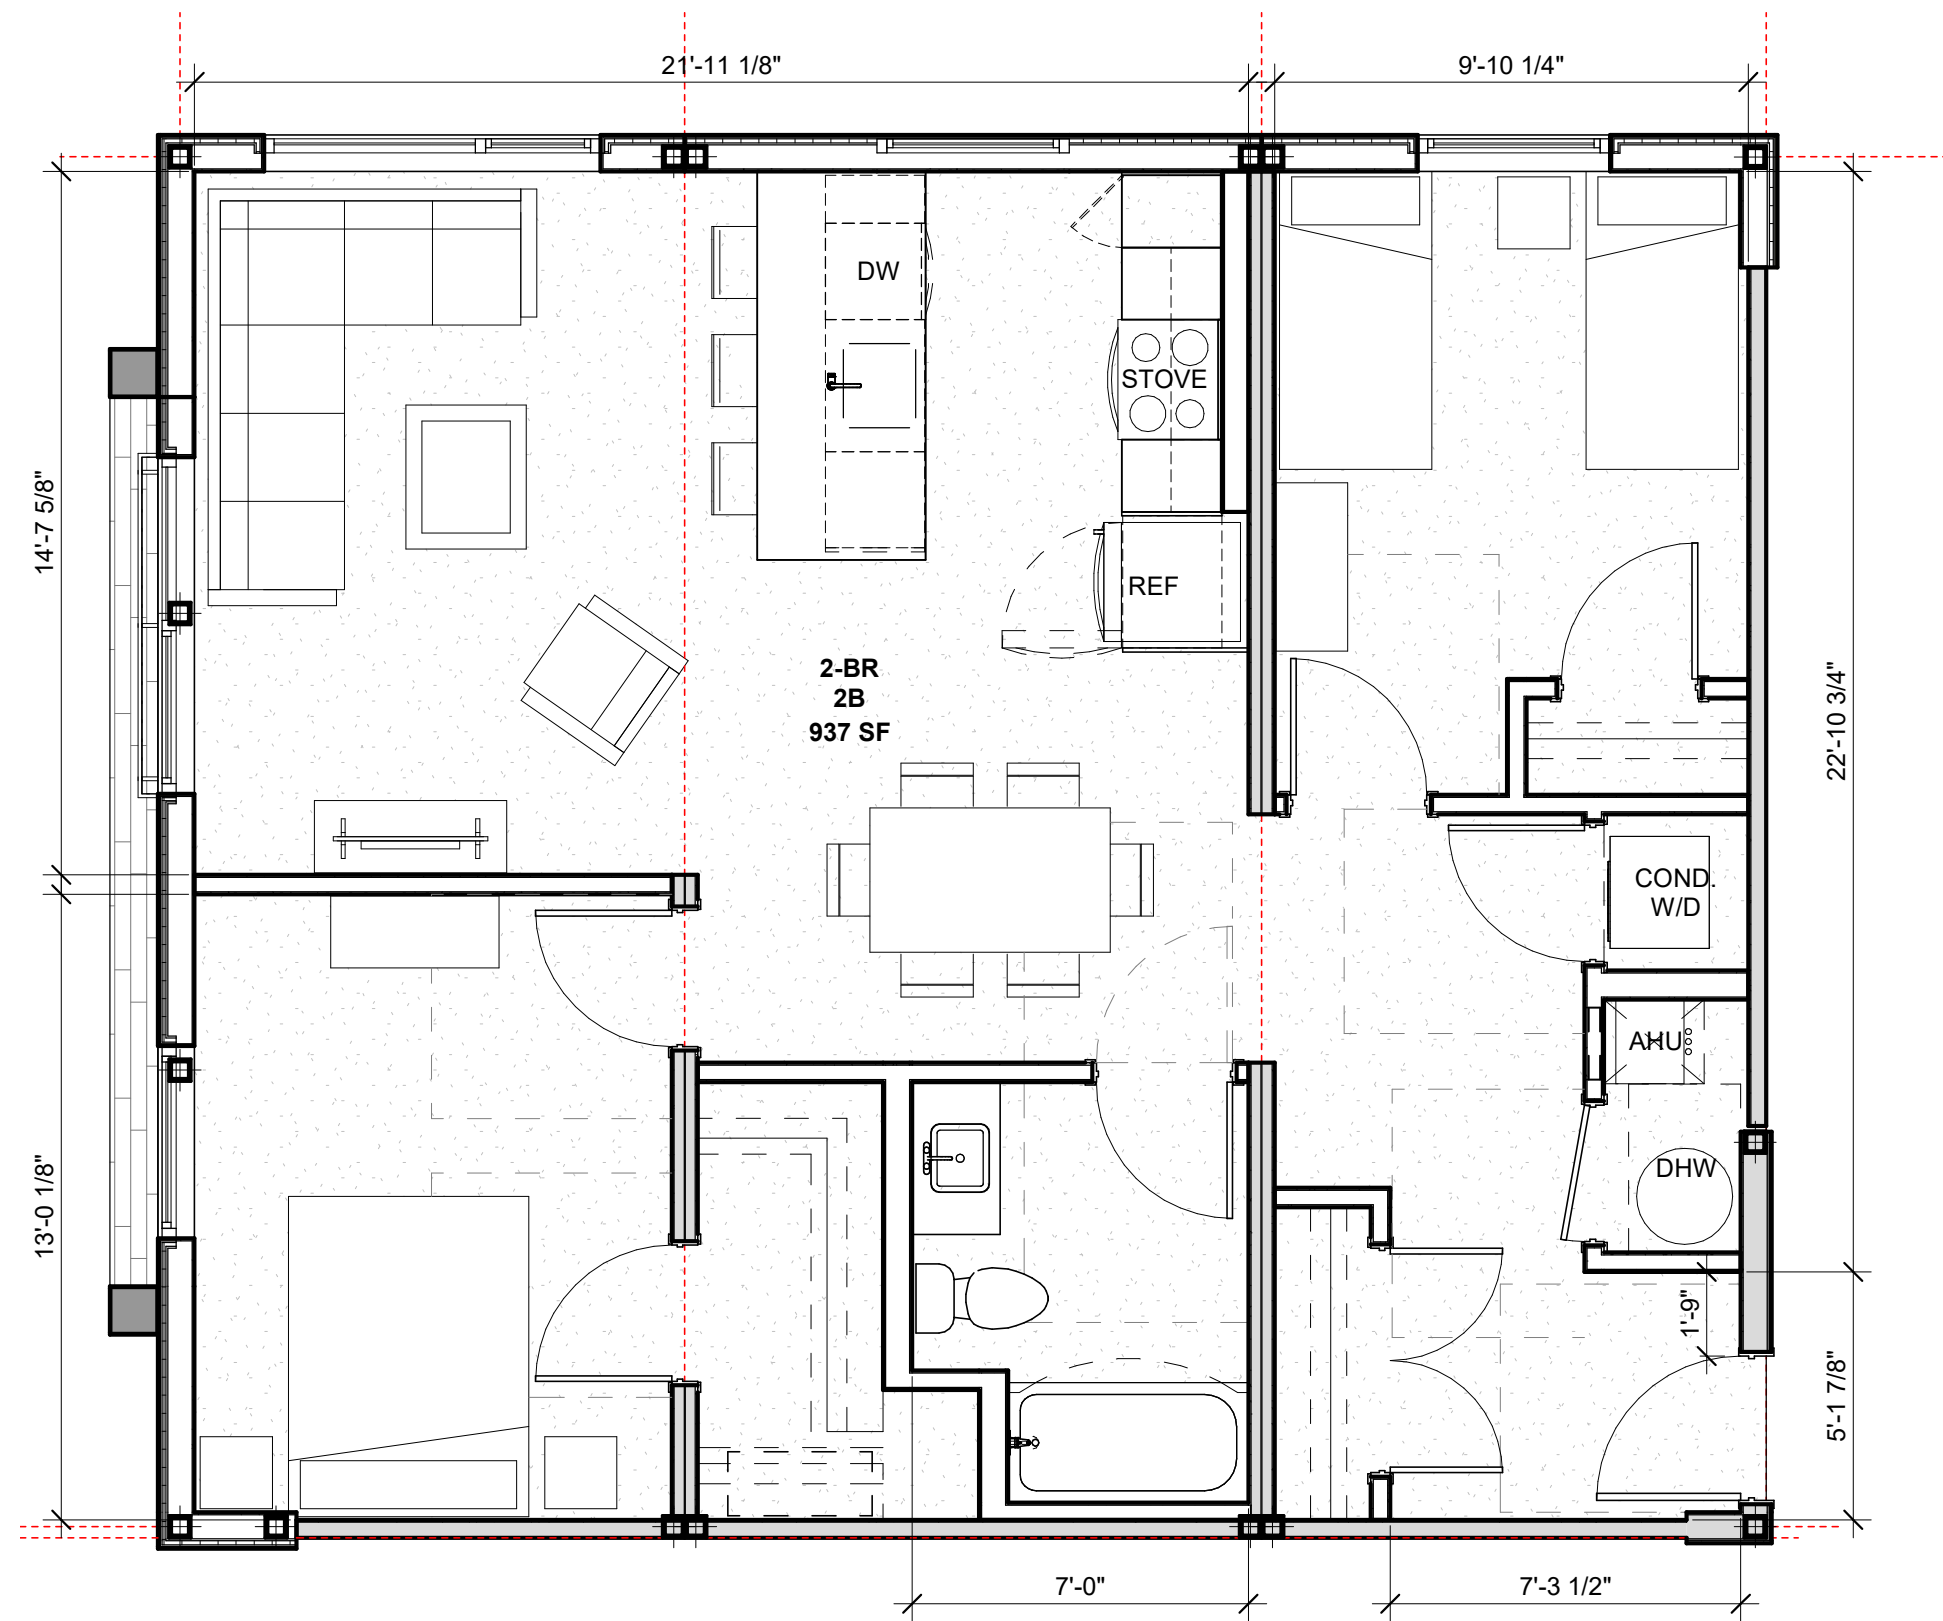

VIEW FROM UNIT TO ENTRY DOOR

VIEW FROM ENTRY DOOR

CLARENDON HILL

SOMERVILLE,
MASSACHUSETTS

UNIT TYPE 1 BEDROOM 1A OPTION A

P 1A A
02/17/21

VIEW FROM UNIT TO ENTRY DOOR

VIEW FROM ENTRY DOOR

CLARENDON HILL

SOMERVILLE,
MASSACHUSETTS

UNIT TYPE 1 BEDROOM 1A OPTION B

P 1A B
02/18/21

CLARENDON HILL

SOMERVILLE,
MASSACHUSETTS

UNIT TYPE 2 BEDROOM 2A OPTION A

P 2A A
02/18/21

VIEW FROM UNIT TO KITCHEN

VIEW FROM ENTRY DOOR

CLARENDON HILL

SOMERVILLE,
MASSACHUSETTS

UNIT TYPE 2 BEDROOM 2A OPTION B

P 2A G
02/18/21

CLARENDON HILL

SOMERVILLE,
MASSACHUSETTS

UNIT TYPE 2 BEDROOM 2B CORNER

P 2B
02/18/21

CLARENDON HILL

UNIT TYPE 3 BEDROOM 3A

SOMERVILLE,
MASSACHUSETTS

P 3A
02/18/21