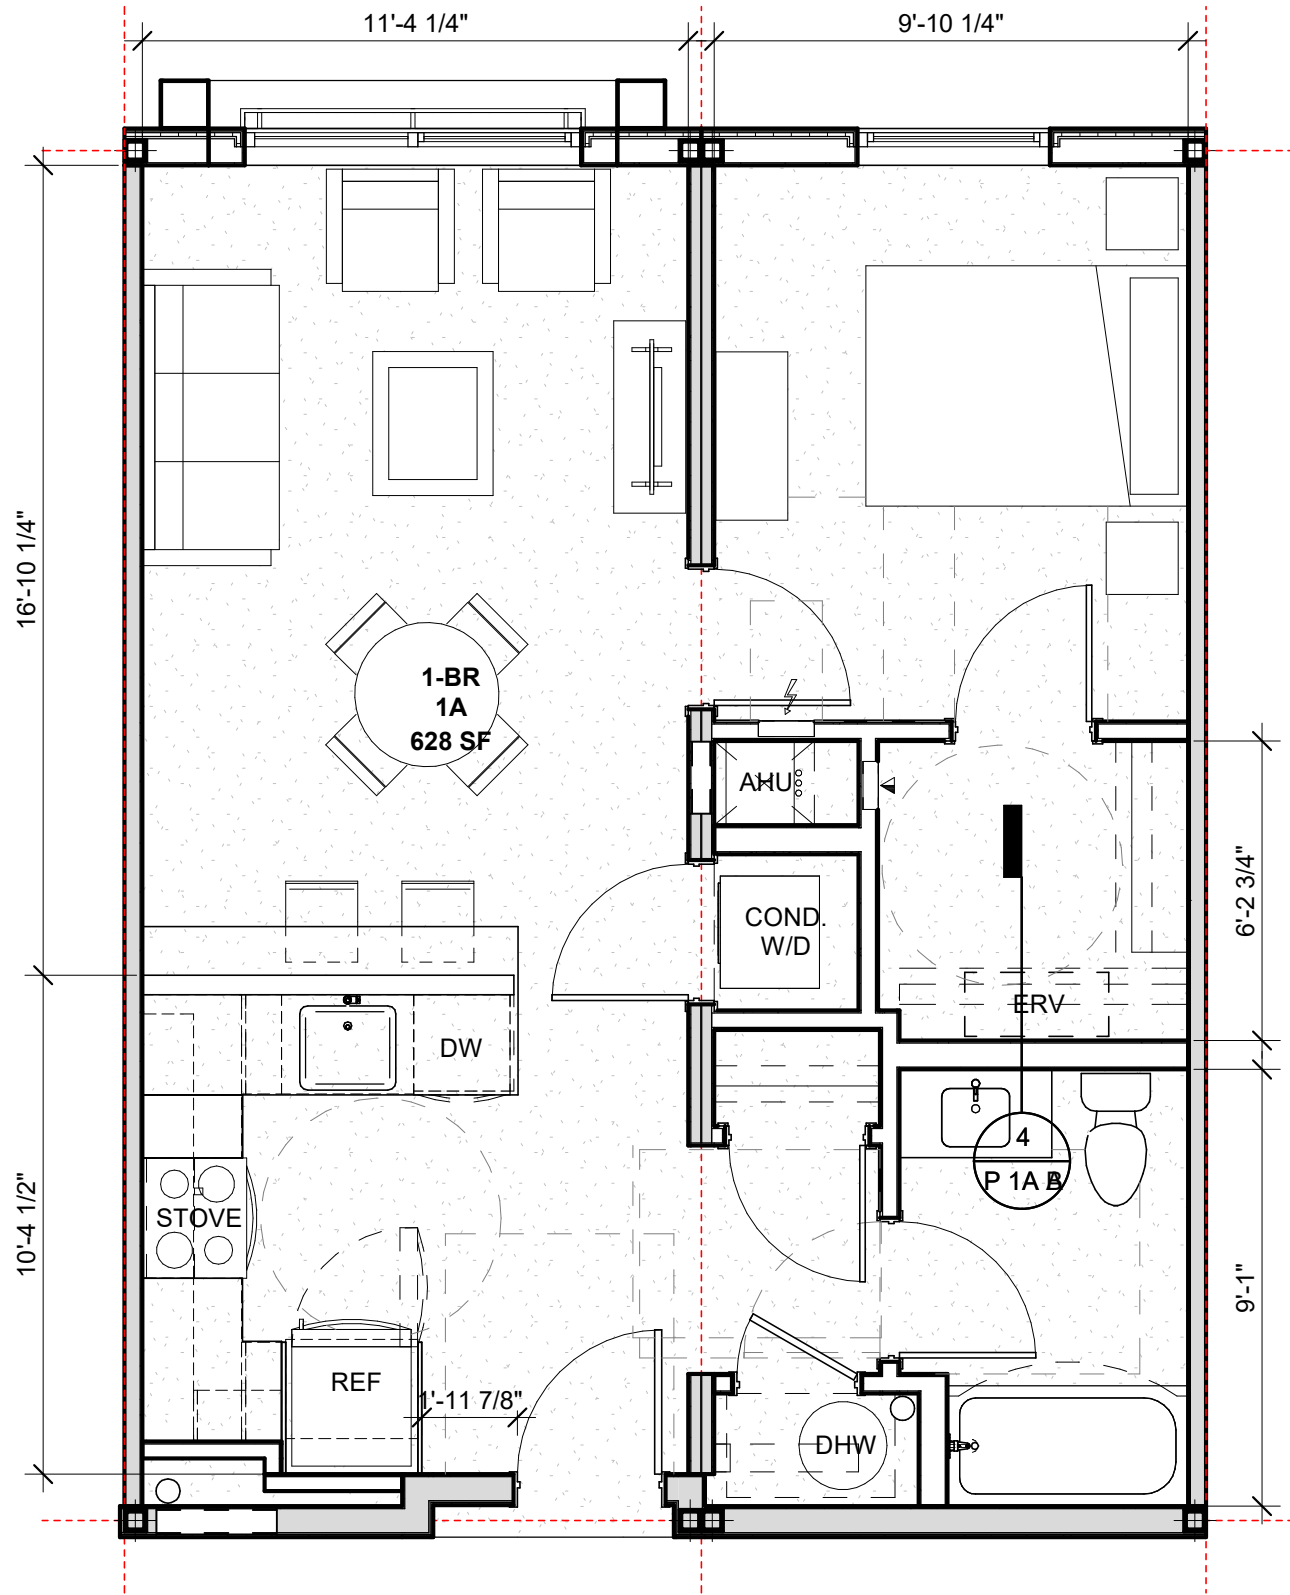

VIEW FROM UNIT TO ENTRY DOOR

VIEW FROM ENTRY DOOR

CLARENDON HILL

SOMERVILLE,
MASSACHUSETTS

UNIT TYPE 1 BEDROOM 1A OPTION A

P 1A A
02/17/21

VIEW FROM UNIT TO ENTRY DOOR

VIEW FROM ENTRY DOOR

CLARENDON HILL

SOMERVILLE,
MASSACHUSETTS

UNIT TYPE 1 BEDROOM 1A OPTION B

P 1A B
02/18/21

CLARENDON HILL

SOMERVILLE,
MASSACHUSETTS

UNIT TYPE 2 BEDROOM 2A OPTION A

P 2A A
02/18/21

VIEW FROM UNIT TO KITCHEN

VIEW FROM ENTRY DOOR

CLARENDON HILL

SOMERVILLE,
MASSACHUSETTS

UNIT TYPE 2 BEDROOM 2A OPTION B

P 2A G
02/18/21

CLARENDON HILL

SOMERVILLE,
MASSACHUSETTS