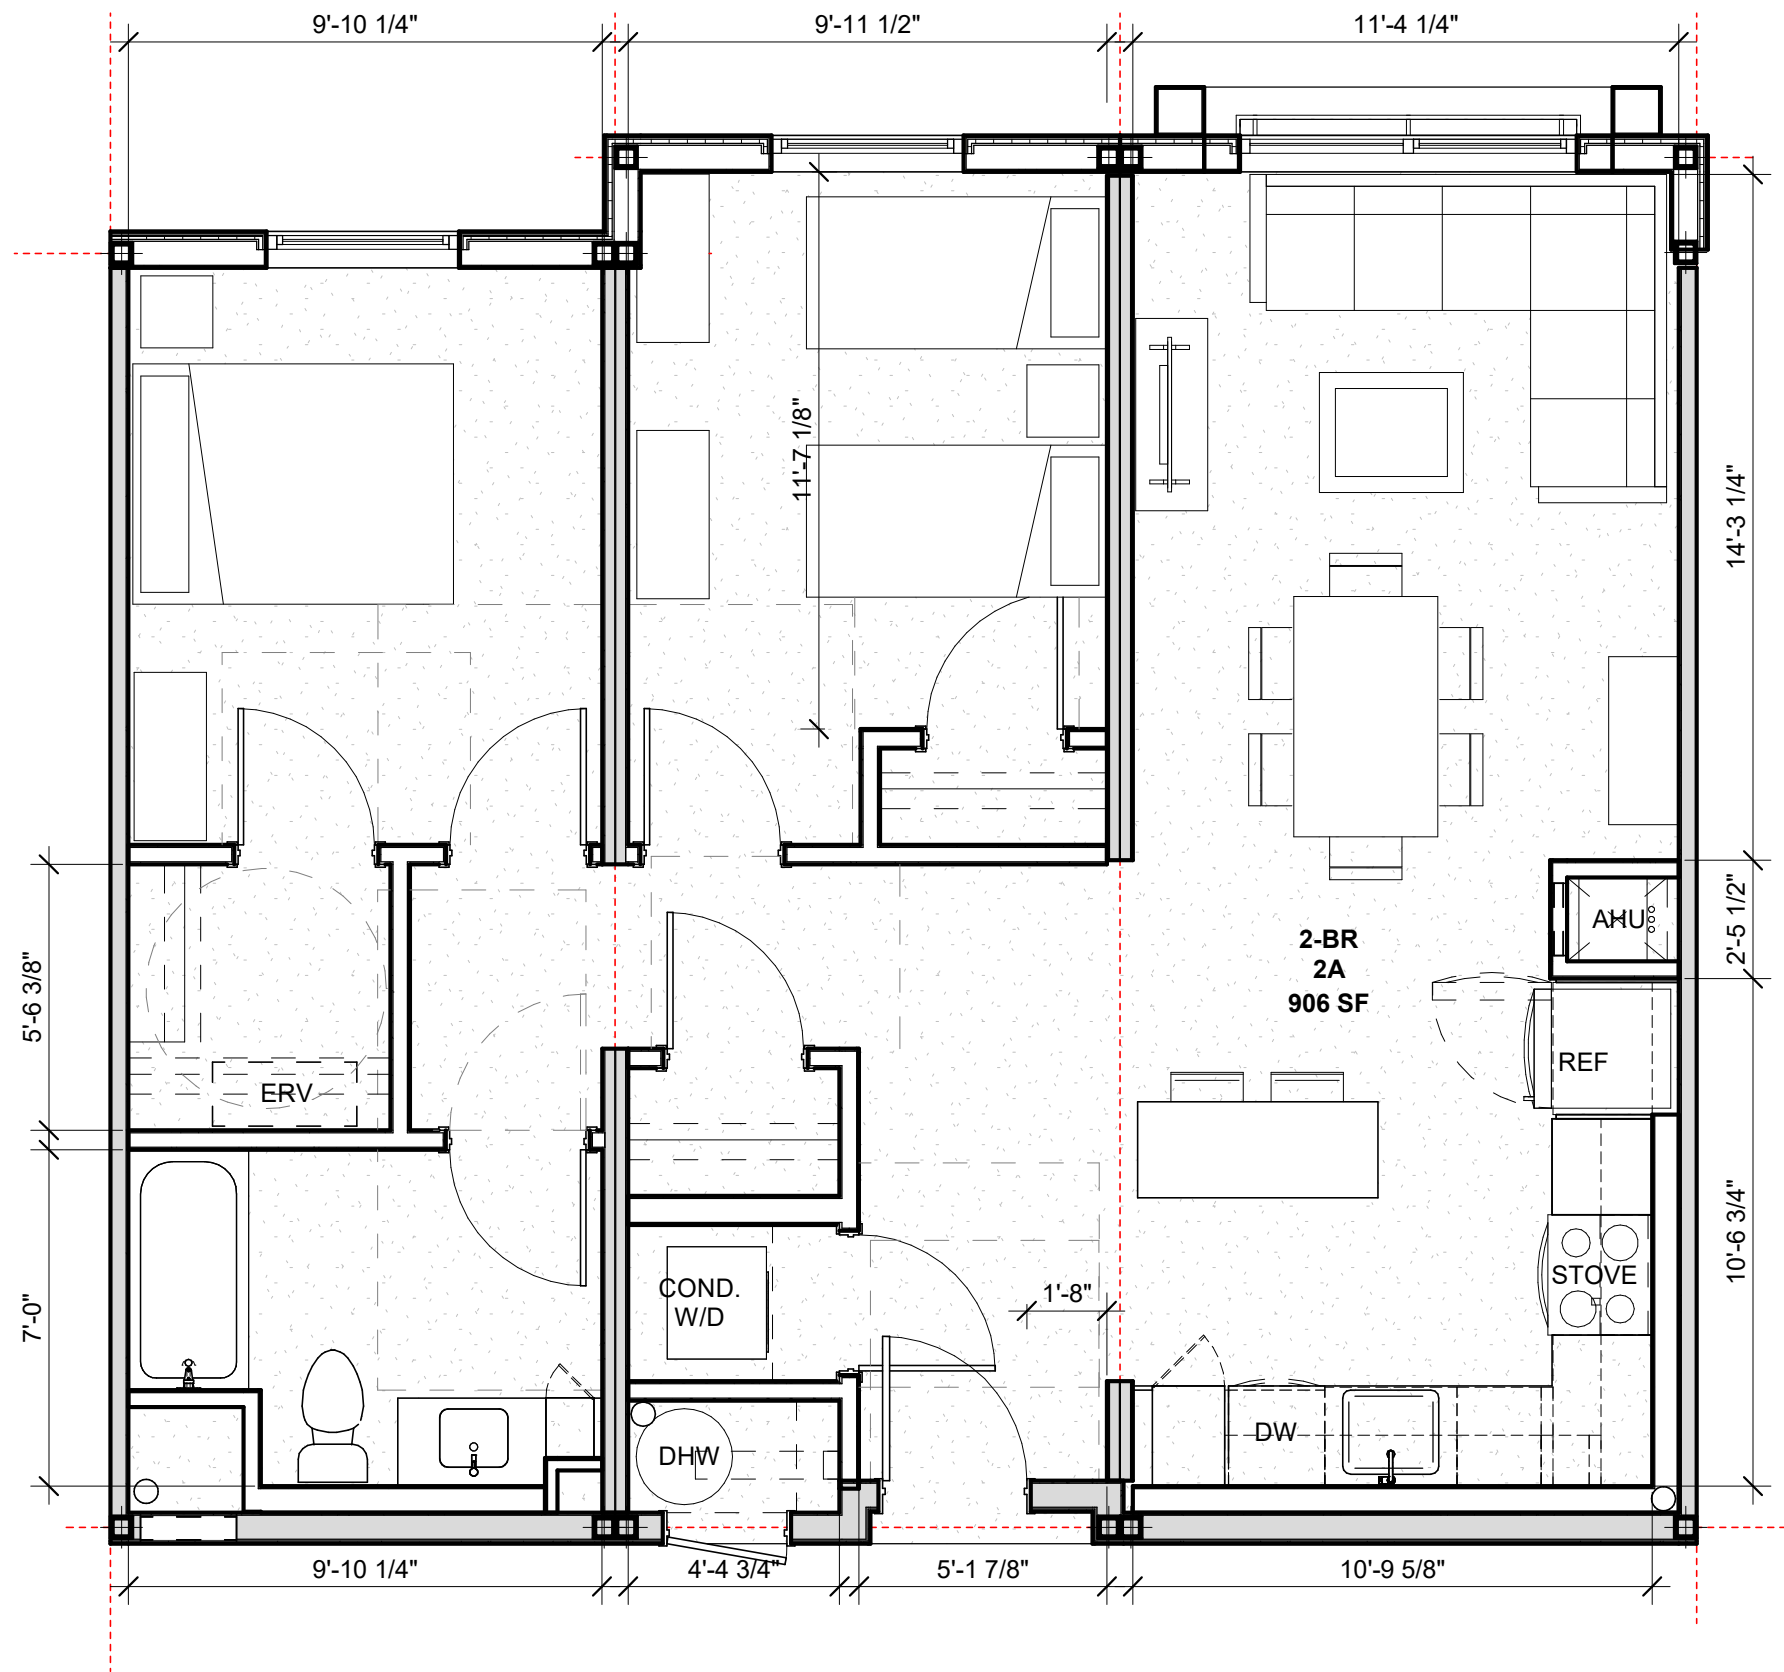

VIEW FROM UNIT TO ENTRY DOOR

VIEW FROM ENTRY DOOR

CLARENDON HILL

SOMERVILLE,
MASSACHUSETTS

UNIT TYPE 1 BEDROOM 1A OPTION A

P 1A A
02/17/21

VIEW FROM UNIT TO ENTRY DOOR

VIEW FROM ENTRY DOOR

CLARENDON HILL

SOMERVILLE,
MASSACHUSETTS

UNIT TYPE 1 BEDROOM 1A OPTION B

P 1A B
02/18/21

CLARENDON HILL

SOMERVILLE,
MASSACHUSETTS

UNIT TYPE 2 BEDROOM 2A OPTION A

P 2A A
02/18/21

VIEW FROM UNIT TO KITCHEN

VIEW FROM ENTRY DOOR

CLARENDON HILL

SOMERVILLE,
MASSACHUSETTS

UNIT TYPE 2 BEDROOM 2A OPTION B

P 2A G
02/18/21

CLARENDON HILL

SOMERVILLE,
MASSACHUSETTS

UNIT TYPE 2 BEDROOM 2B CORNER

P 2B
02/18/21

CLARENDON HILL

UNIT TYPE 3 BEDROOM 3A

SOMERVILLE,
MASSACHUSETTS

P 3A
02/18/21