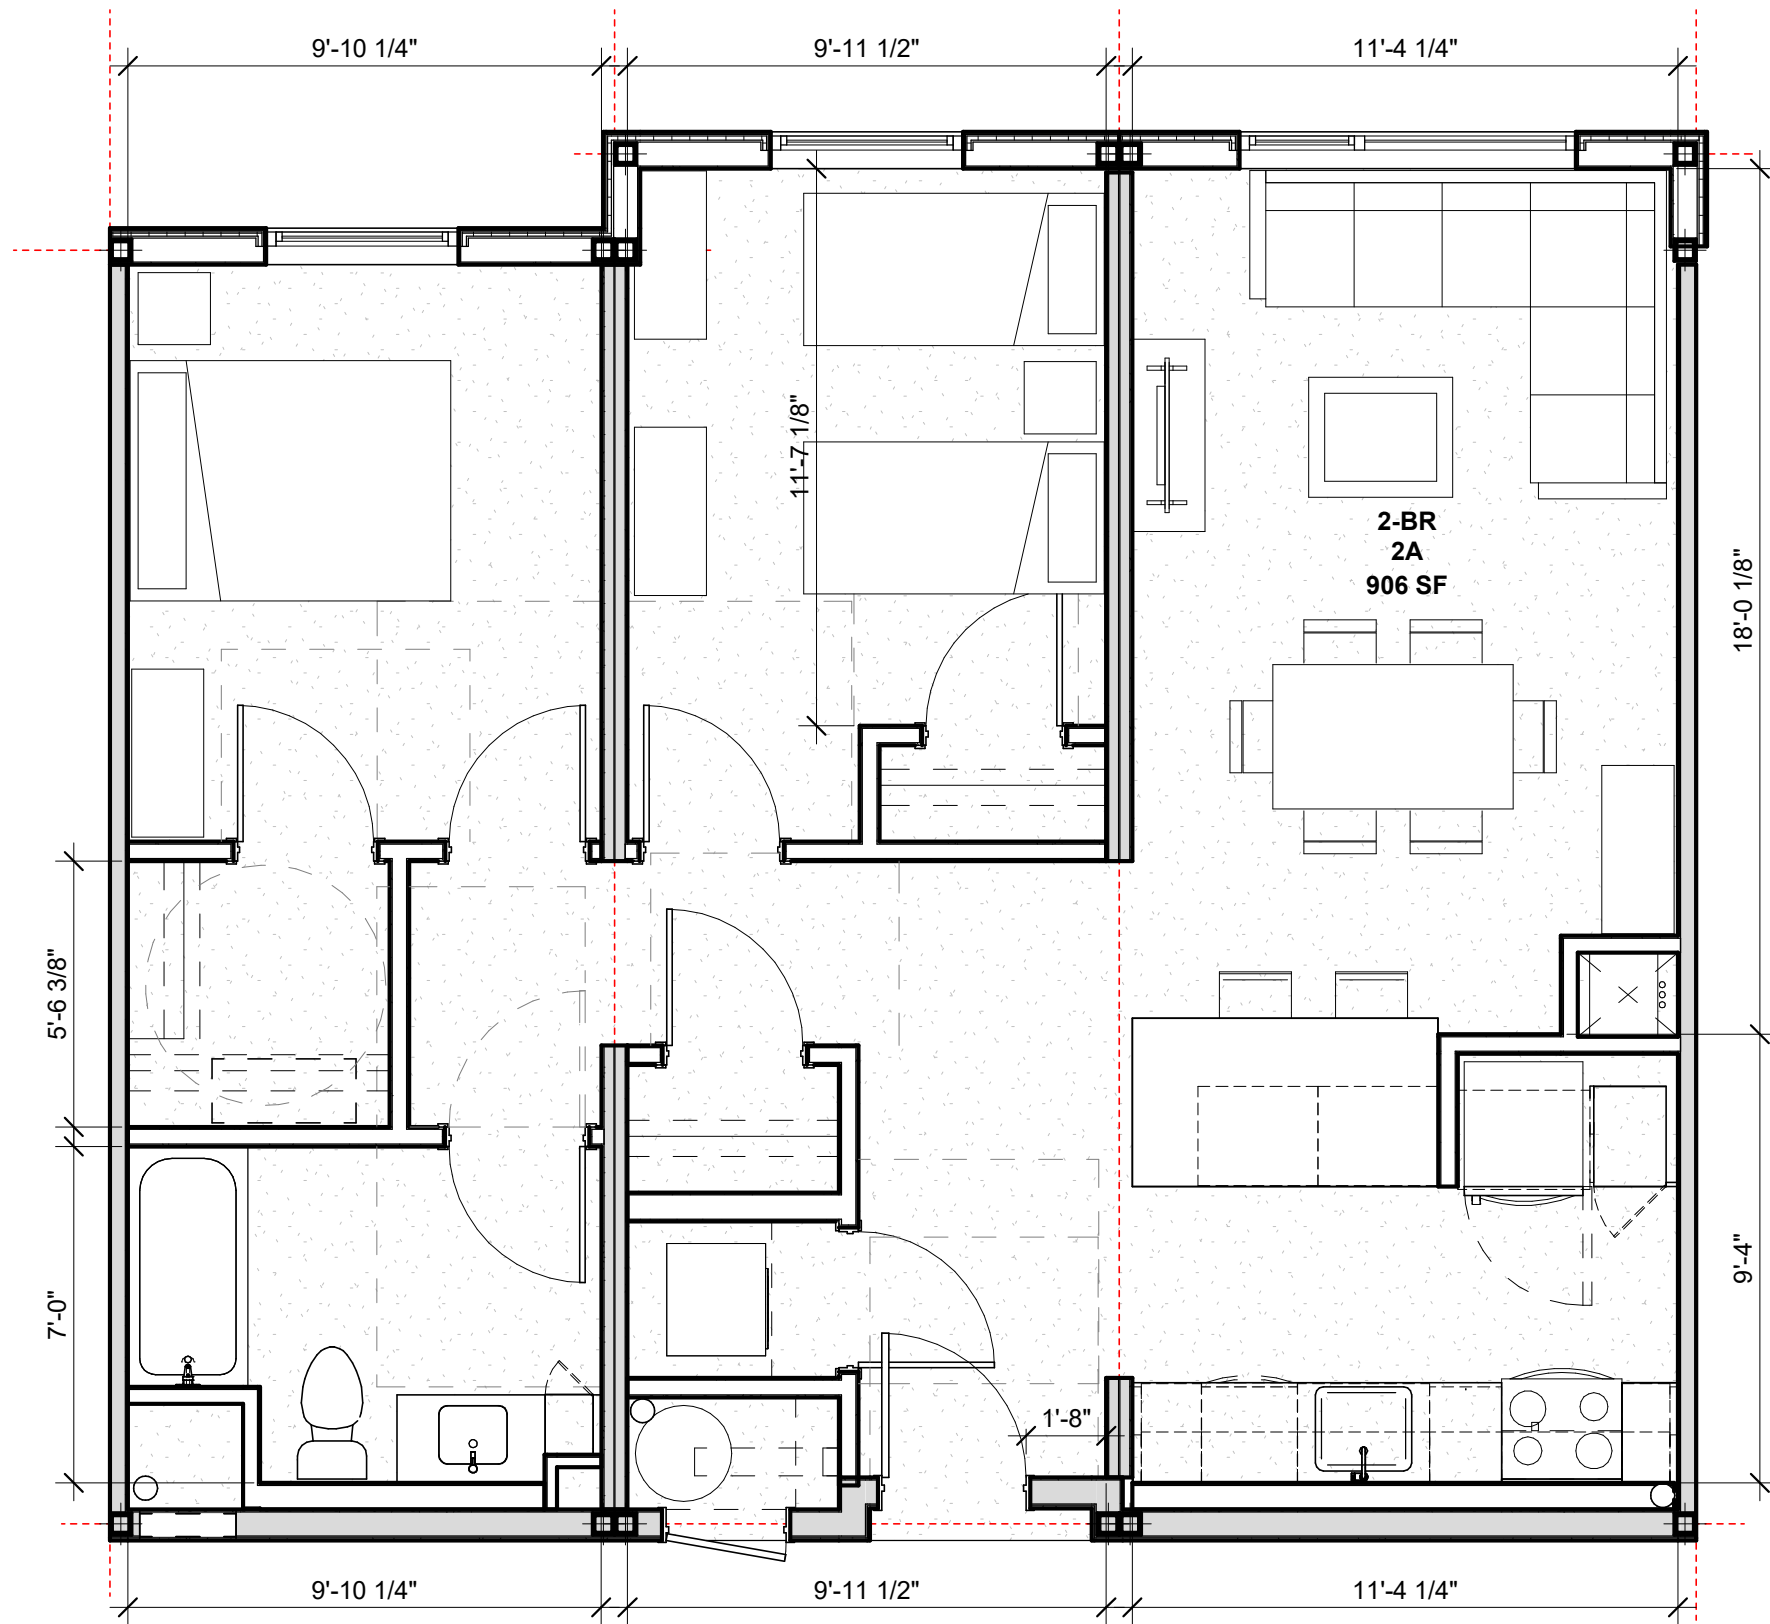

VIEW FROM UNIT TO ENTRY DOOR

VIEW FROM ENTRY DOOR

CLARENDON HILL

SOMERVILLE,
MASSACHUSETTS

UNIT TYPE 1 BEDROOM 1A OPTION A

P 1A A
02/17/21

VIEW FROM UNIT TO ENTRY DOOR

VIEW FROM ENTRY DOOR

CLARENDON HILL

SOMERVILLE,
MASSACHUSETTS

UNIT TYPE 1 BEDROOM 1A OPTION B

P 1A B
02/18/21

CLARENDON HILL

SOMERVILLE,
MASSACHUSETTS

UNIT TYPE 2 BEDROOM 2A OPTION A

P 2A A
02/18/21

VIEW FROM UNIT TO KITCHEN

VIEW FROM ENTRY DOOR

CLARENDON HILL

SOMERVILLE,
MASSACHUSETTS

UNIT TYPE 2 BEDROOM 2A OPTION B

P 2A G
02/18/21

CLARENDON HILL

SOMERVILLE,
MASSACHUSETTS

UNIT TYPE 2 BEDROOM 2B CORNER

P 2B
02/18/21

CLARENDON HILL

UNIT TYPE 3 BEDROOM 3A

SOMERVILLE,
MASSACHUSETTS

P 3A
02/18/21