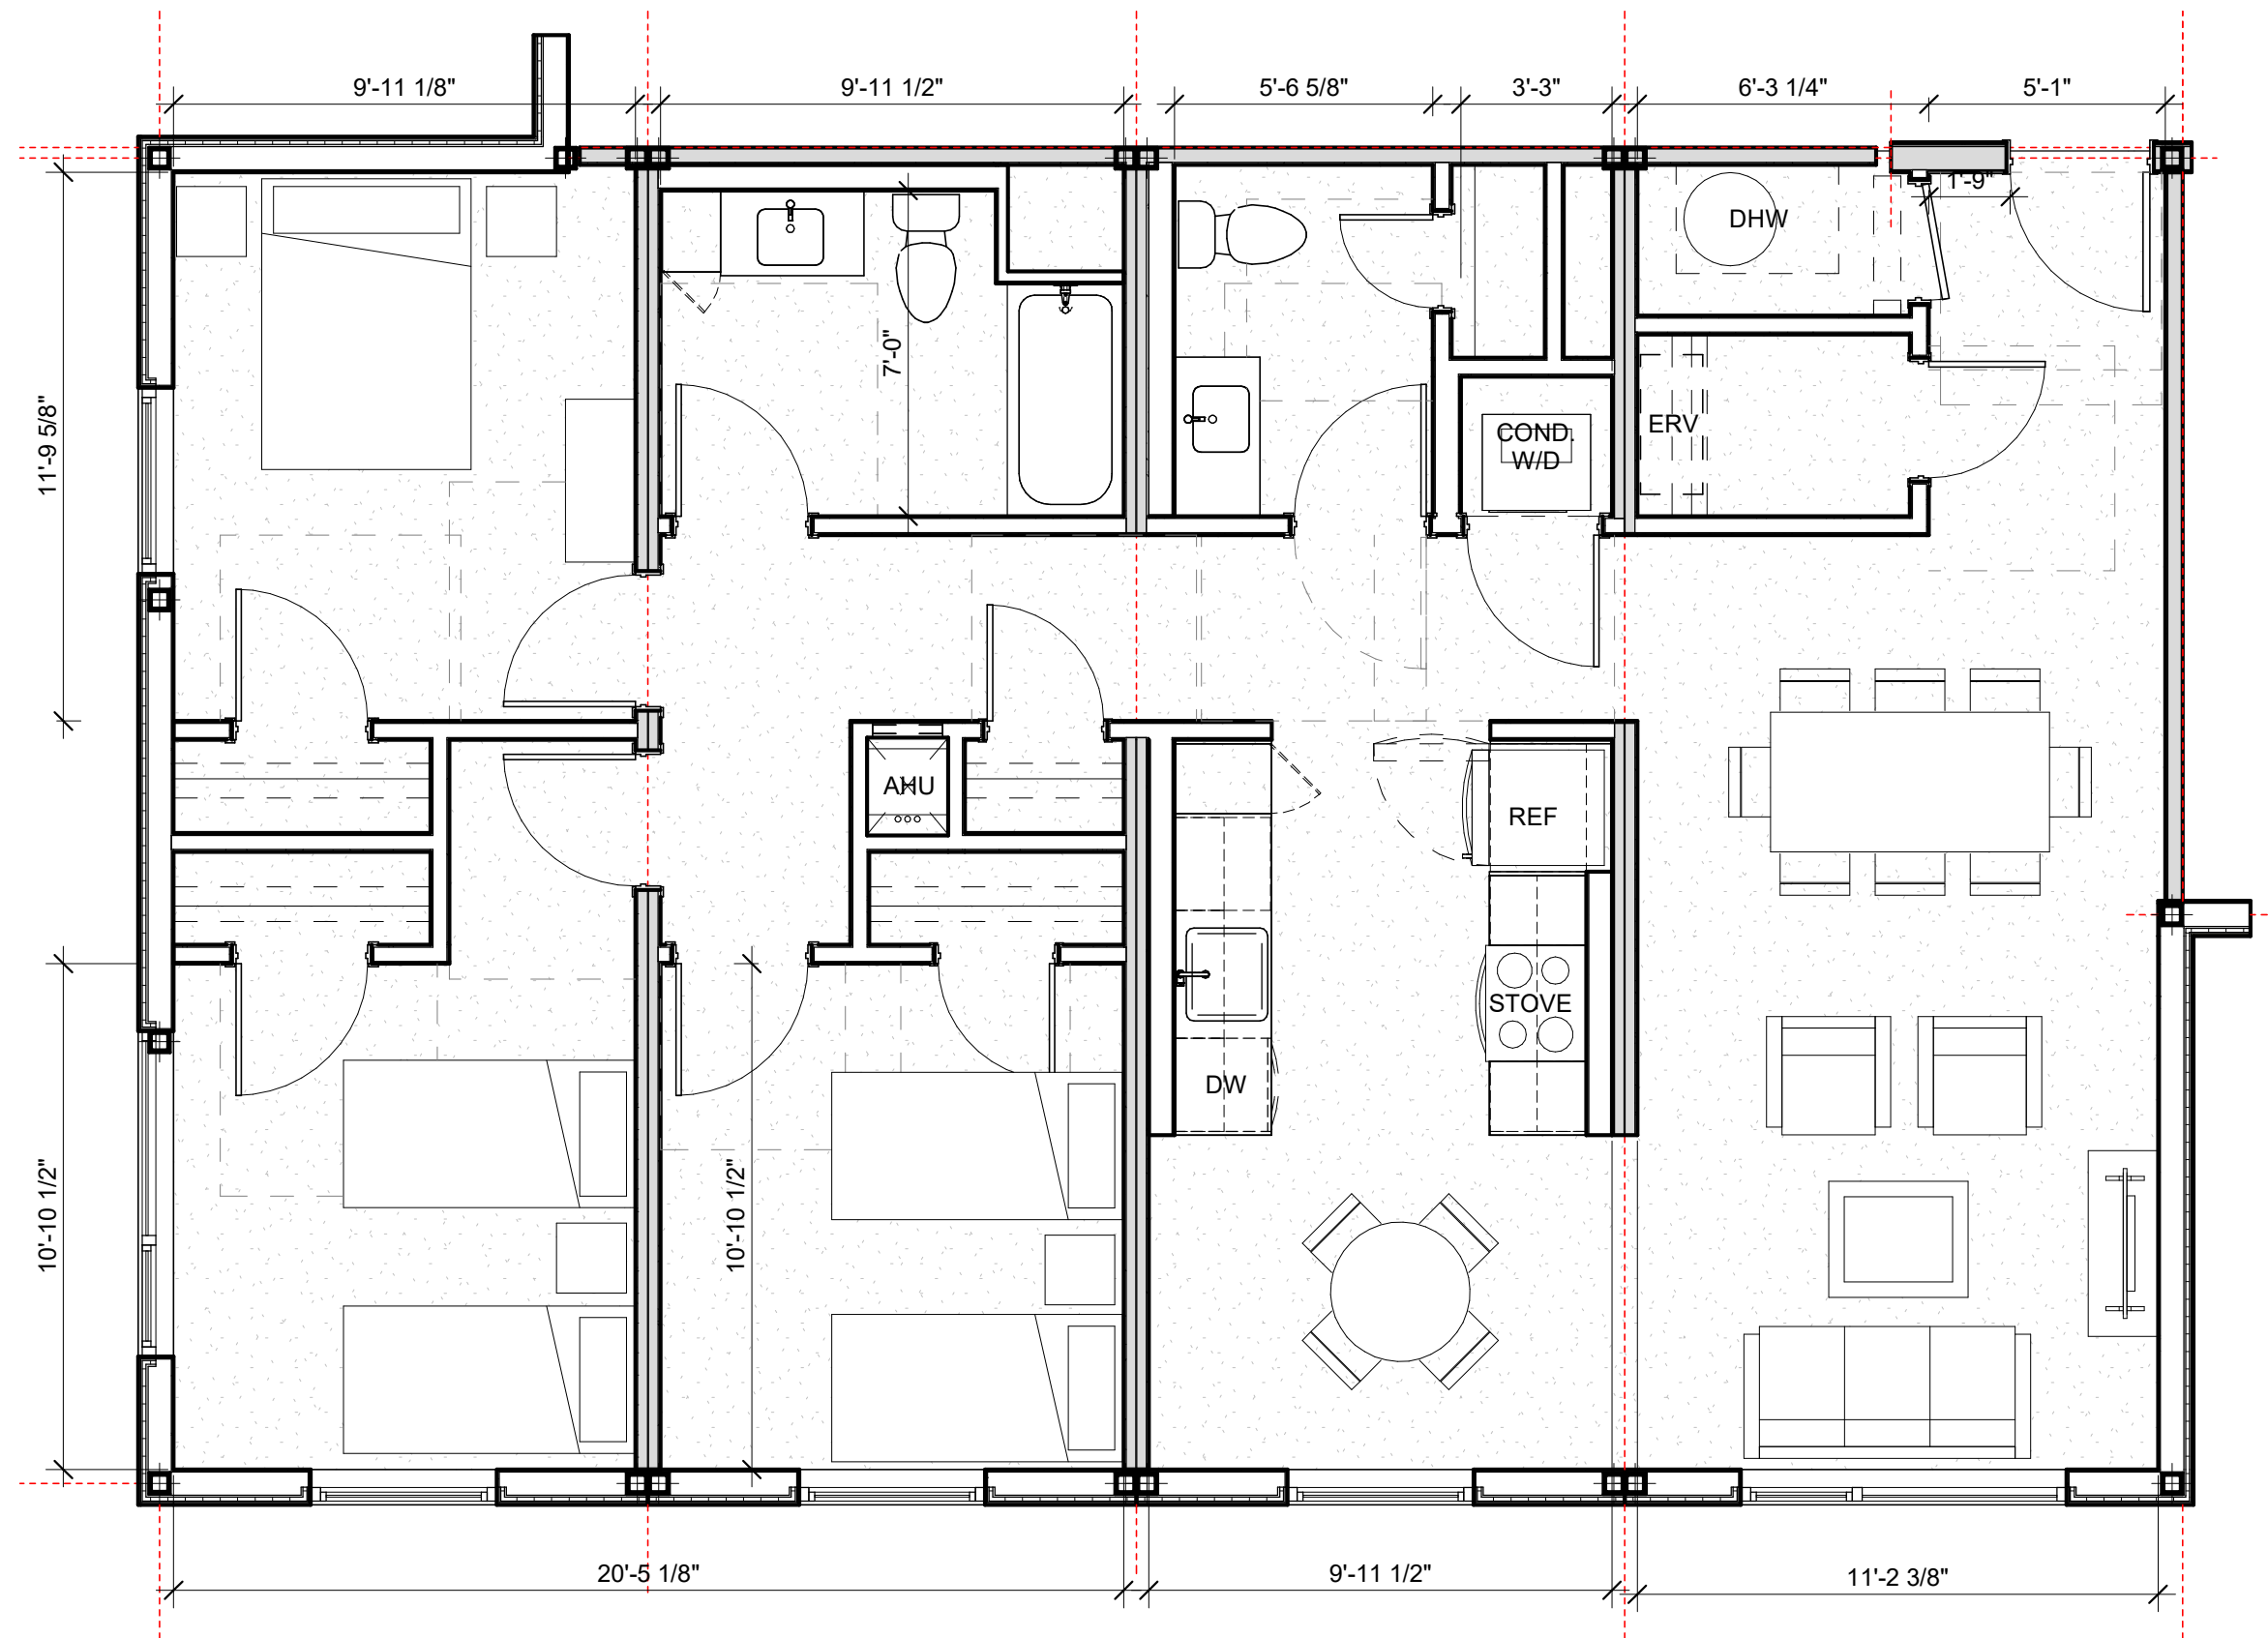

VIEW FROM UNIT TO ENTRY DOOR

VIEW FROM ENTRY DOOR

CLARENDON HILL

SOMERVILLE,
MASSACHUSETTS

UNIT TYPE 1 BEDROOM 1A OPTION A

P 1A A
02/17/21

VIEW FROM UNIT TO ENTRY DOOR

VIEW FROM ENTRY DOOR

CLARENDON HILL

SOMERVILLE,
MASSACHUSETTS

UNIT TYPE 1 BEDROOM 1A OPTION B

P 1A B
02/18/21

CLARENDON HILL

SOMERVILLE,
MASSACHUSETTS

UNIT TYPE 2 BEDROOM 2A OPTION A

P 2A A
02/18/21

VIEW FROM UNIT TO KITCHEN

VIEW FROM ENTRY DOOR

CLARENDON HILL

SOMERVILLE,
MASSACHUSETTS

UNIT TYPE 2 BEDROOM 2A OPTION B

P 2A G
02/18/21

CLARENDON HILL

SOMERVILLE,
MASSACHUSETTS

UNIT TYPE 2 BEDROOM 2B CORNER

P 2B
02/18/21

CLARENDON HILL

UNIT TYPE 3 BEDROOM 3A

SOMERVILLE,
MASSACHUSETTS

P 3A
02/18/21