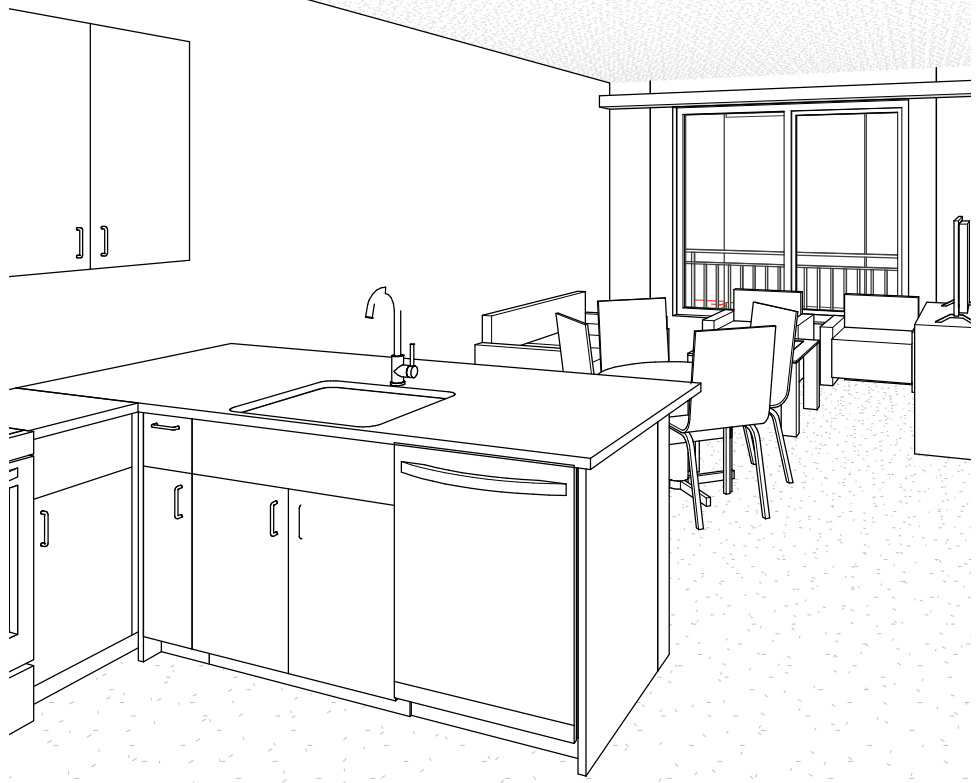

VIEW FROM UNIT TO ENTRY DOOR

VIEW FROM ENTRY DOOR

CLARENDON HILL

SOMERVILLE,
MASSACHUSETTS

UNIT TYPE 1 BEDROOM 1A OPTION A

P 1A A
02/17/21

VIEW FROM UNIT TO ENTRY DOOR

VIEW FROM ENTRY DOOR